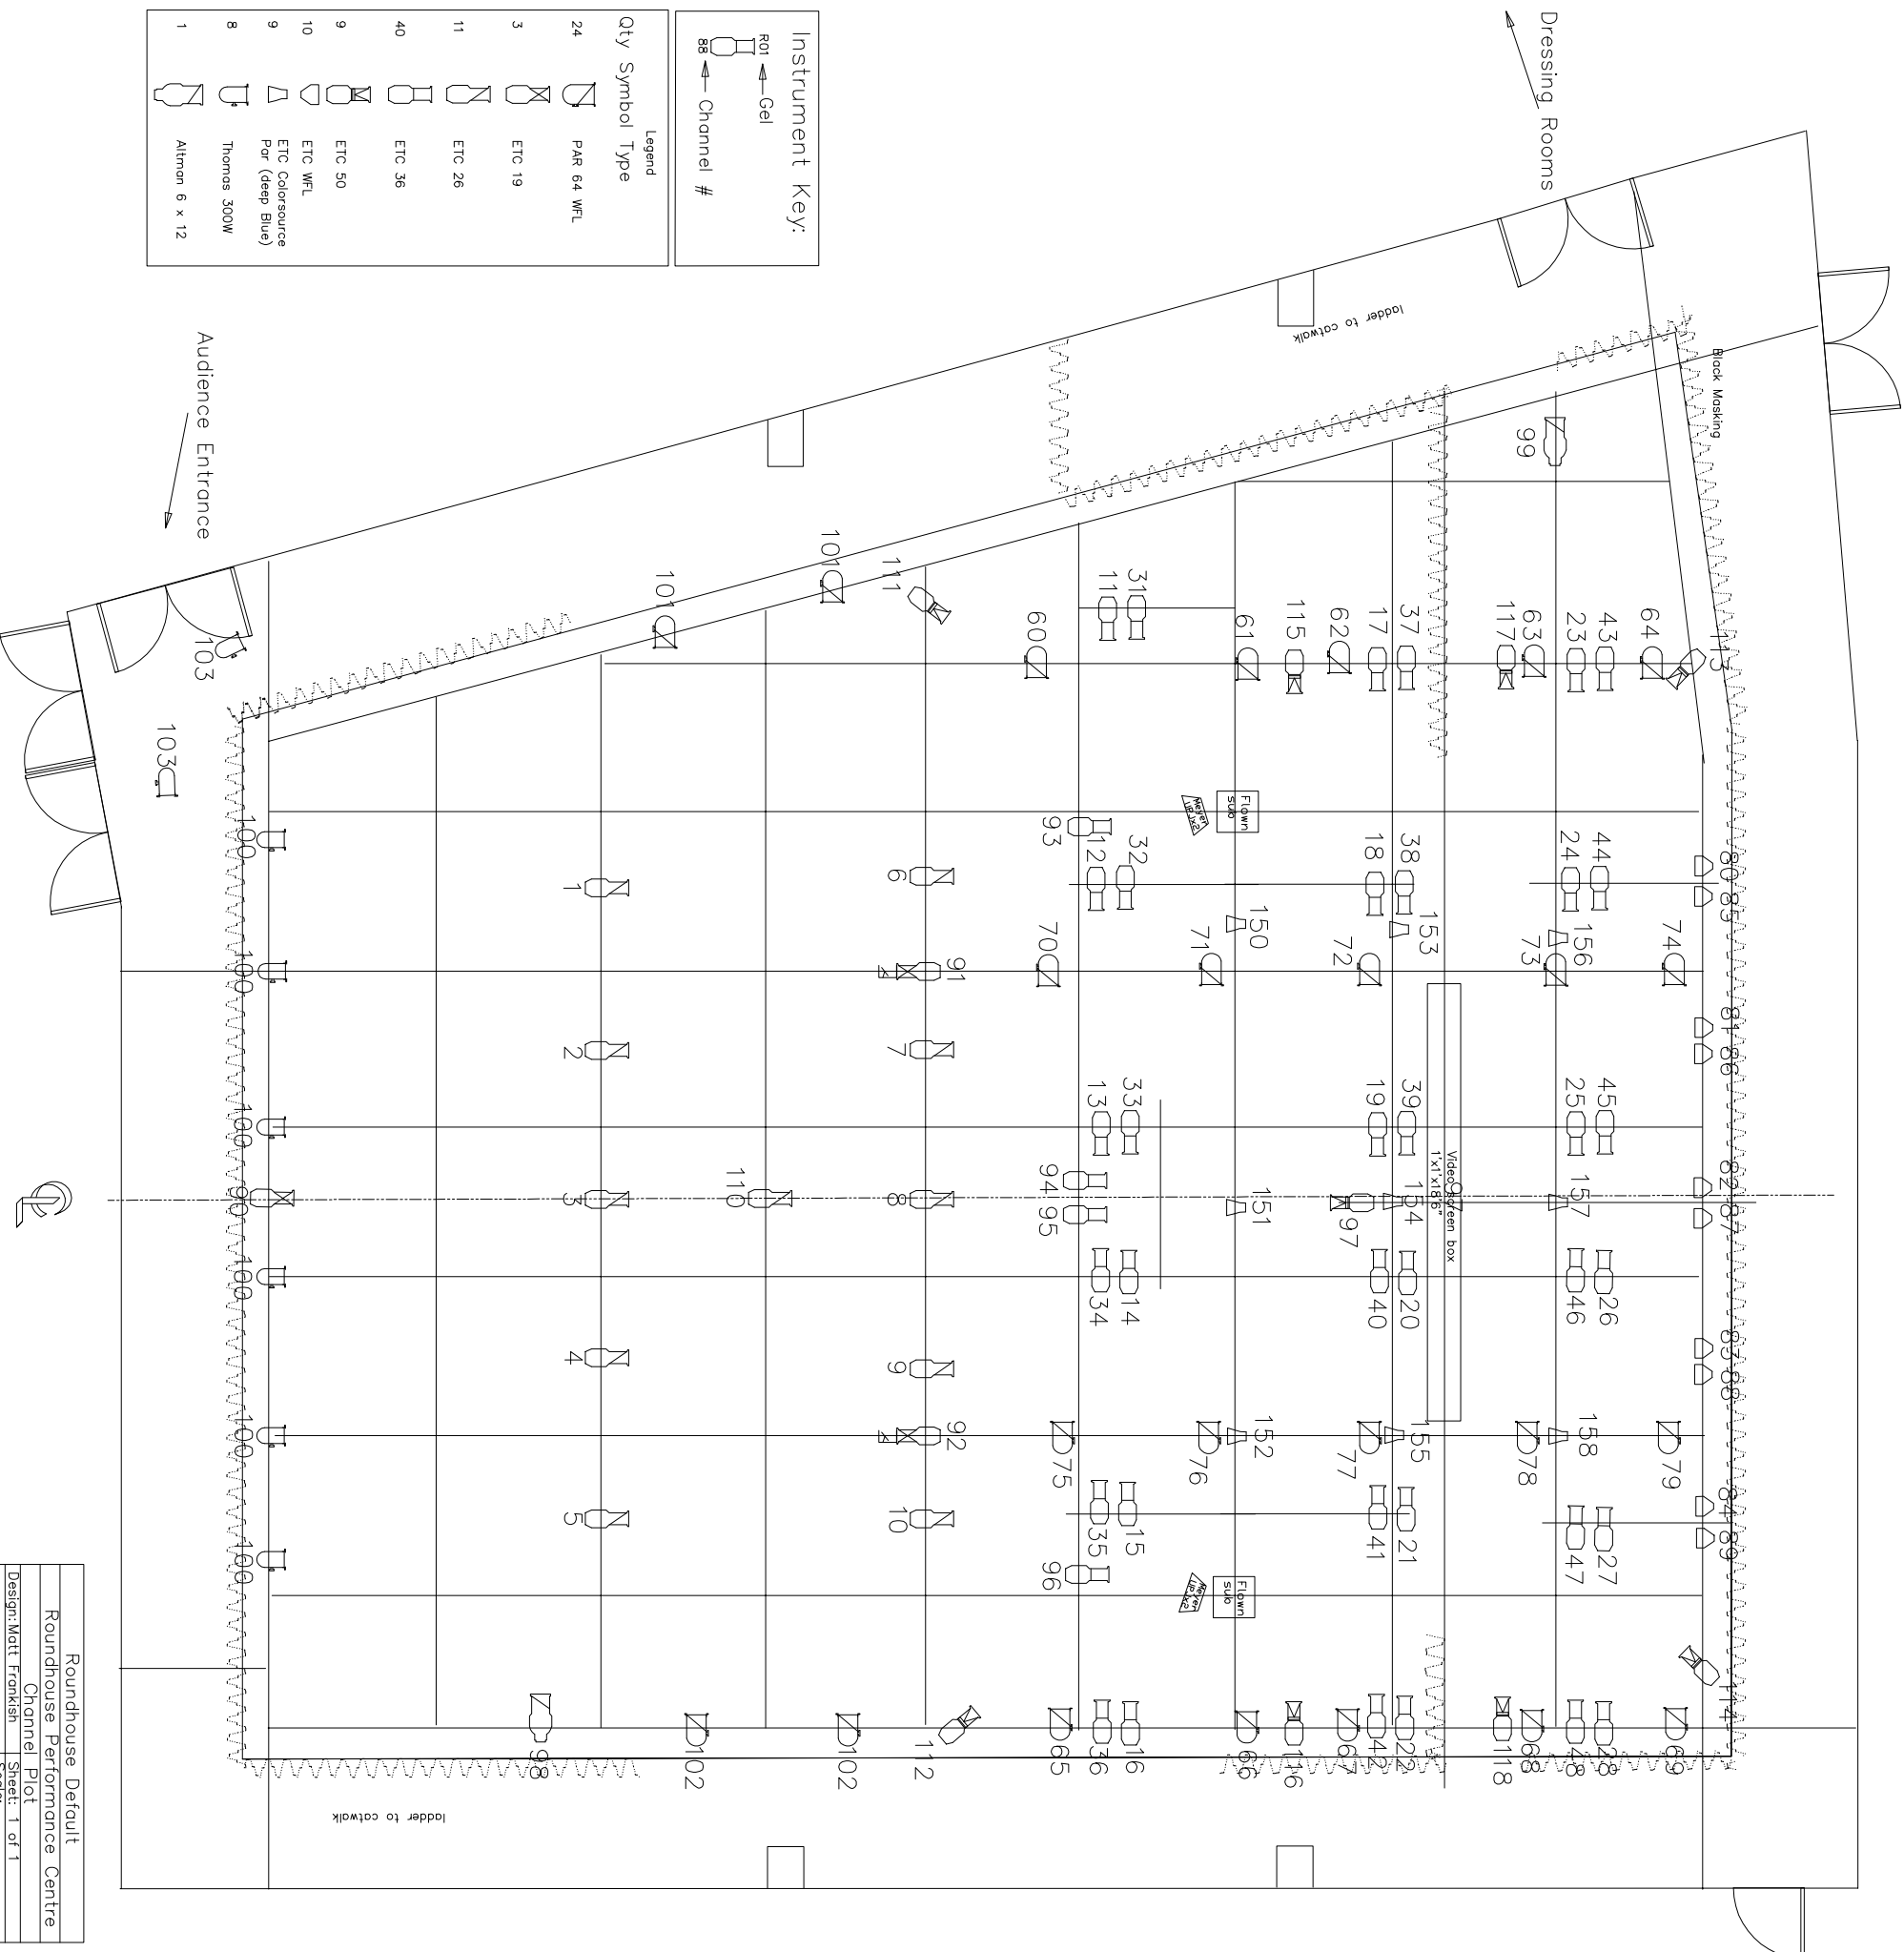

Instrument Key:	
ROI	Gel
88	Channel #

Legend	
Qty	Symbol Type
24	PAR 64 WFL
3	ETC 19
11	ETC 26
40	ETC 36
9	ETC 50
10	ETC WFL
9	ETC Coloursource Per (deep Blue)
8	Thomas 300W
1	Altman 6 x 12

Roundhouse Default	
Roundhouse Performance Centre	
Channel Plot	
Design: Matt Frankish	Sheet: 1 of 1
DR By: Matt Oviatt	Date: Feb 1st 2018